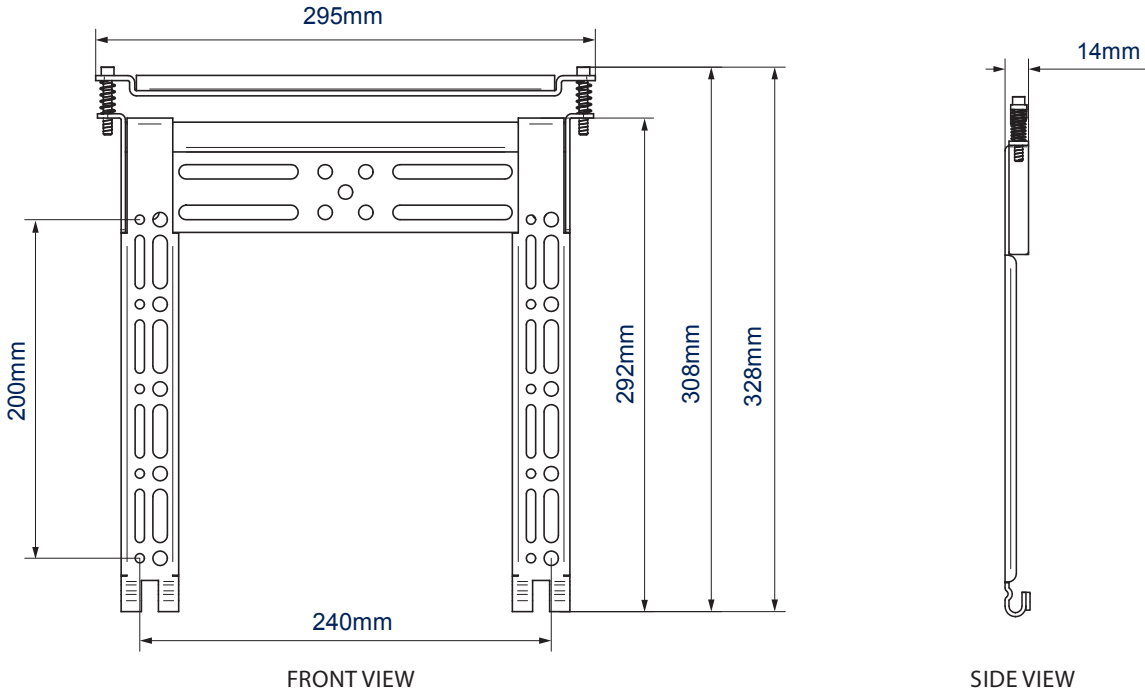

PACKING INFORMATION

COLOUR:	ORDER REF:	EAN CODE:	MASTER CARTON QTY:	INNER CARTON QTY:	MASTER CARTON WEIGHT:	MASTER CARTON CUBE:
Black	BT8200/B	5019318082009	8	2	14.90kg	0.041cbm