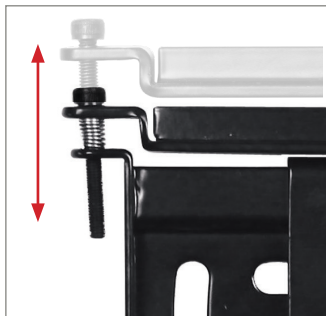

'Torsion-Lock' security helps prevent un-authorized removal of the screen