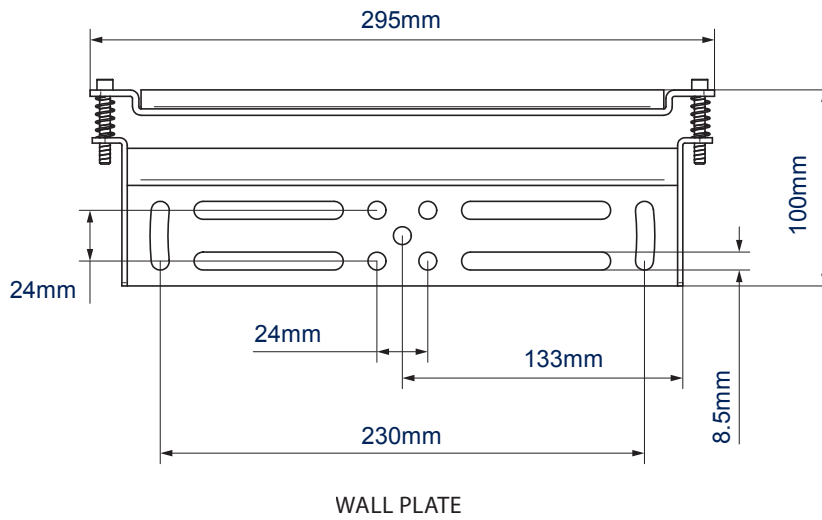

PACKING INFORMATION

COLOUR:	ORDER REF:	EAN CODE:	MASTER CARTON QTY:	INNER CARTON QTY:	MASTER CARTON WEIGHT:	MASTER CARTON CUBE:
Black	BT8200/B	5019318082009	8	2	14.90kg	0.041cbm