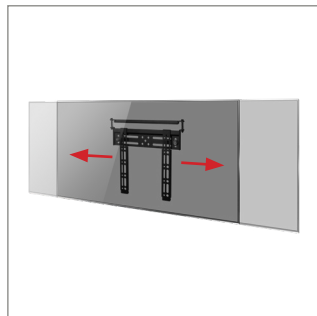

Post installation screen alignment for perfect positioning every time