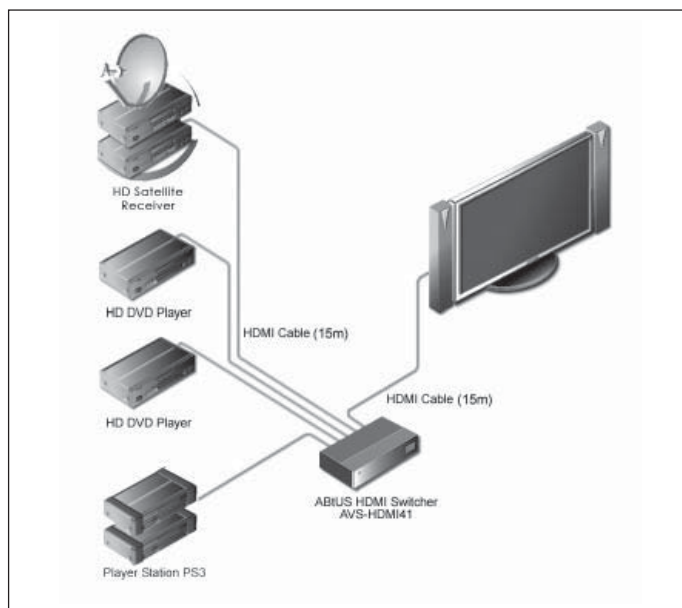

AVS-HDMI41

4:1 HDMI SWITCHER

DESCRIPTION

The ABtUS AVS-HDMI41 is a high quality 4 Input 1 output switcher for HDMI signal. With ABtUS AVS-HDMI21, you can connect up to 4 HDMI input devices (e.g. DVD Player, Satellites Receivers) to a single HDMI Output.

FEATURES

- Inputs Select 4
- Gain Control 0dB, 2dB, 4dB or 6dB
- Easy Installation

TECHNICAL SPECIFICATION

INPUT:	4 x HDMI Female connector
OUTPUT:	1 x HDMI Female connector
HDMI VERSION:	1.3
BANDWIDTH:	1.65 GHz
MAX RESOLUTION:	Full 1080p
IR COM PORT:	1 x 3.5mm connector
CABLE LENGTH (INPUT):	Up to 15 meter [* Depending on cable rating]
CABLE LENGTH (OUTPUT):	Up to 15 meter [* Depending on cable rating]
HOUSING:	ABS
DIMENSION:	210 x 120 x 32 mm
WEIGHT:	250g
ACCESSORIES:	AC-DC Power Adaptor 12V-DC, 500mA and Remote controller
POWER SOURCE:	12V-DC, 500mA

TYPICAL APPLICATIONS

The ABtUS AVS-HDMI41 is part of the ABtUS series of high quality, high bandwidth and cost effective Distribution Amplifiers designed specially for professional installers. ABtUS products can be found in industrial, commercial retail and home applications like: